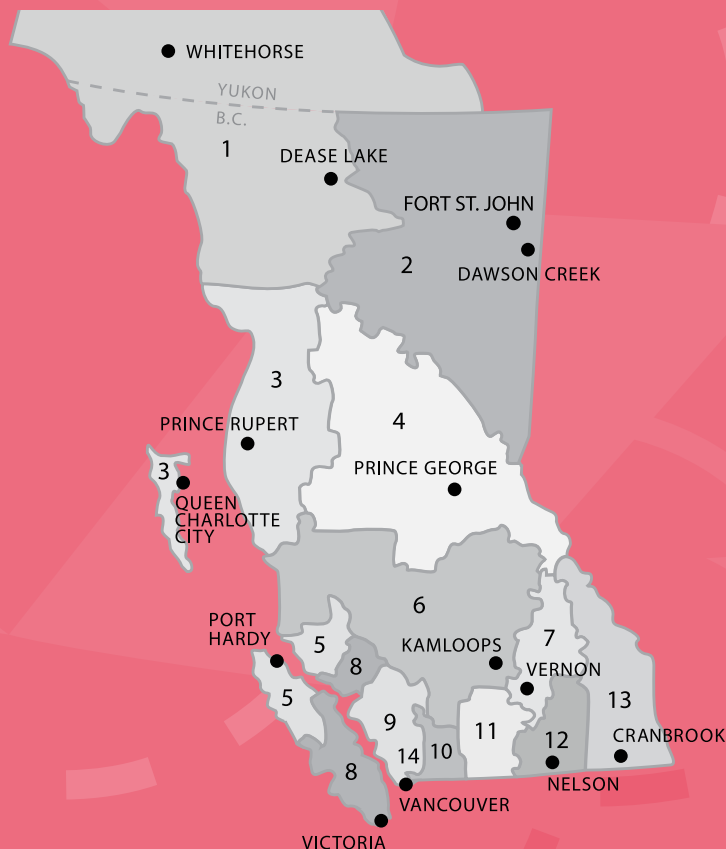

Reveal Your Potential.

Science Fair
Foundation^{BC}

2009

SCIENCE FAIRS IN THE COMMUNITY

www.sciencefairs.ca

**EXPERIENCE THE THRILL
OF BUILDING THE FUTURE.
YOUR IDEAS MATTER.**

Online Science Fair Resources   Science Fair Alumni Career Tracking
Science Fair Workshops   Science Fair Alumni Mentorship Program

BRITISH COLUMBIA REGIONAL SCIENCE FAIRS • 2009 CONTACTS

SCIENCE FAIR FOUNDATION OF BC

Executive Director
Patti Leigh
9th Floor - 1188 West Georgia Street,
Vancouver, BC V6E 4A2
Tel: 604-602-5262
Fax: 604-683-6567
E-mail:
pleigh@sciencefairfoundationbc.ca

BRITISH COLUMBIA REGIONAL SCIENCE FAIRS WEBSITE

www.sciencefairs.ca

YSF CANADA NATIONAL SCIENCE FAIR COMMITTEE

Western Zone Representative
Rebecca Harrison
E-mail: rebecca.harrison@epsb.ca

BRITISH COLUMBIA REGIONAL SCIENCE FAIRS

CARIBOO/MAINLINE— KAMLOOPS

Tracy Poelzer
E-mail: tpoelzer@sd73.bc.ca

CENTRAL INTERIOR—PRINCE GEORGE

Anjula Corbin
E-mail: acorbin@sd57.bc.ca

CENTRAL OKANAGAN— SUMMERLAND/PENTICTON

Shirlene Peters
E-mail: speters@summer.com

EAST KOOTENAY— CRANBROOK/CRESTON

Darcy Verbeurgt
E-mail: dgavin@shaw.ca

Second contact

Sandi Lavery
E-mail: Lavery@cotr.bc.ca

FRASER VALLEY— ABBOTSFORD

Ron Wilen
E-mail: Ron.Wilen@ucfv.ca

GREATER VANCOUVER— VANCOUVER

Devon Ross
E-mail: chair@gvrsf.ca

NORTHERN BRITISH COLUMBIA—DAWSON CREEK/ FORT ST. JOHN

Kevin Frankham
E-mail: kfrankham@prn.bc.ca

PACIFIC NORTHWEST— BULKLEY VALLEY

Sharon Campbell
E-mail:
scampbell@mail.sd54.bc.ca

Second contact

Ms. Lynn Rutley
E-mail: Lrutley@sd54.bc.ca

SOUTH FRASER—SURREY

Karen Morley
E-mail: morley_k@sd36.bc.ca

VANCOUVER ISLAND— VICTORIA

Rossi Marx
E-mail: rmmarx@uvic.ca

WEST KOOTENAY & BOUNDARY—NELSON

Ann McDonnell
E-mail: amcdonnell@sd8.bc.ca

YUKON/STIKINE (NORTHWEST BC)— WHITEHORSE

Heather Dundas
E-mail:
innovators@yukoncollege.yk.ca

1 Yukon/Stikine	8 Vancouver Island
2 Northern BC	9 Greater Vancouver
3 Pacific Northwest	10 Fraser Valley
4 Central Interior	11 Central Okanagan
5 Northern Vancouver Island	12 West Kootenay & Boundary
6 Cariboo/Mainline	13 East Kootenay
7 North Okanagan/Shuswap	14 South Fraser

SCIENCE FAIR FOUNDATION OF BRITISH COLUMBIA PARTNERS AND SPONSORS

Lead Partner

Partner

Platinum Sponsors

RBC Foundation®

Gold Sponsors

Silver Sponsors

Bronze Sponsors

Association of Professional Engineers
and Geoscientists of British Columbia
BC Agriculture in the Classroom

Friend Sponsors

BC Greenhouse Growers' Association
BC Science Teachers' Association

Government Agencies and NGOs

vancouver
foundation

Founding Patron

Dr. Michael Smith
(1932-2000)
Nobel Laureate